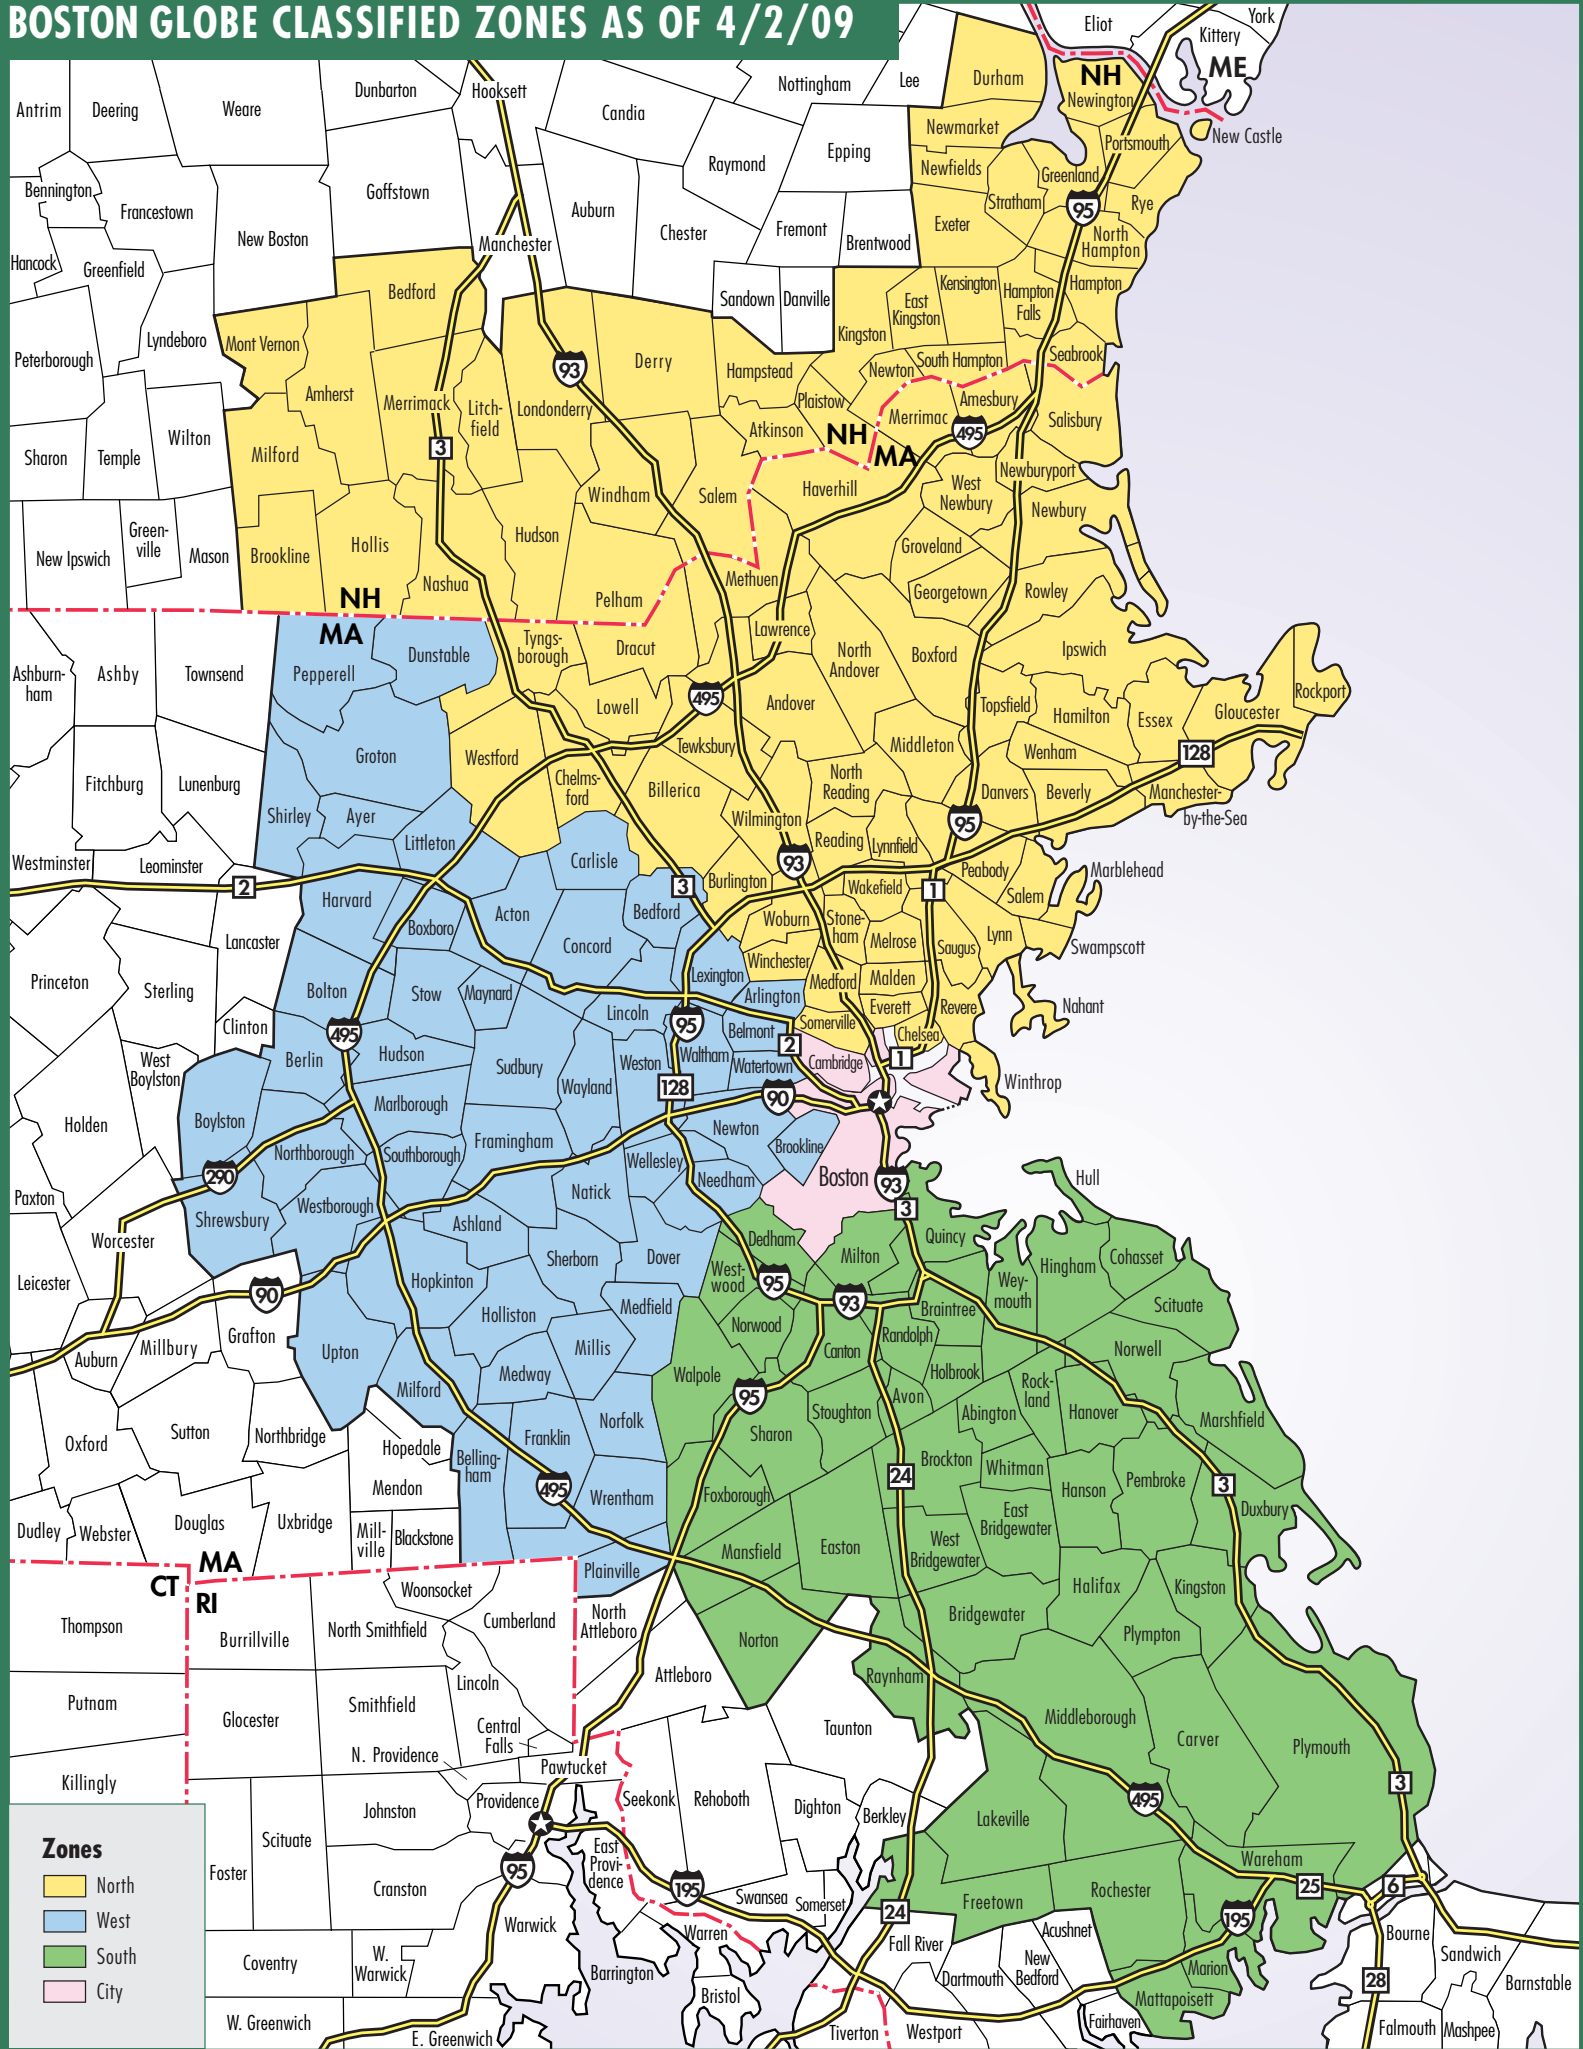

BOSTON GLOBE CLASSIFIED ZONES AS OF 4/2/09

Zones

- North
- West
- South
- City